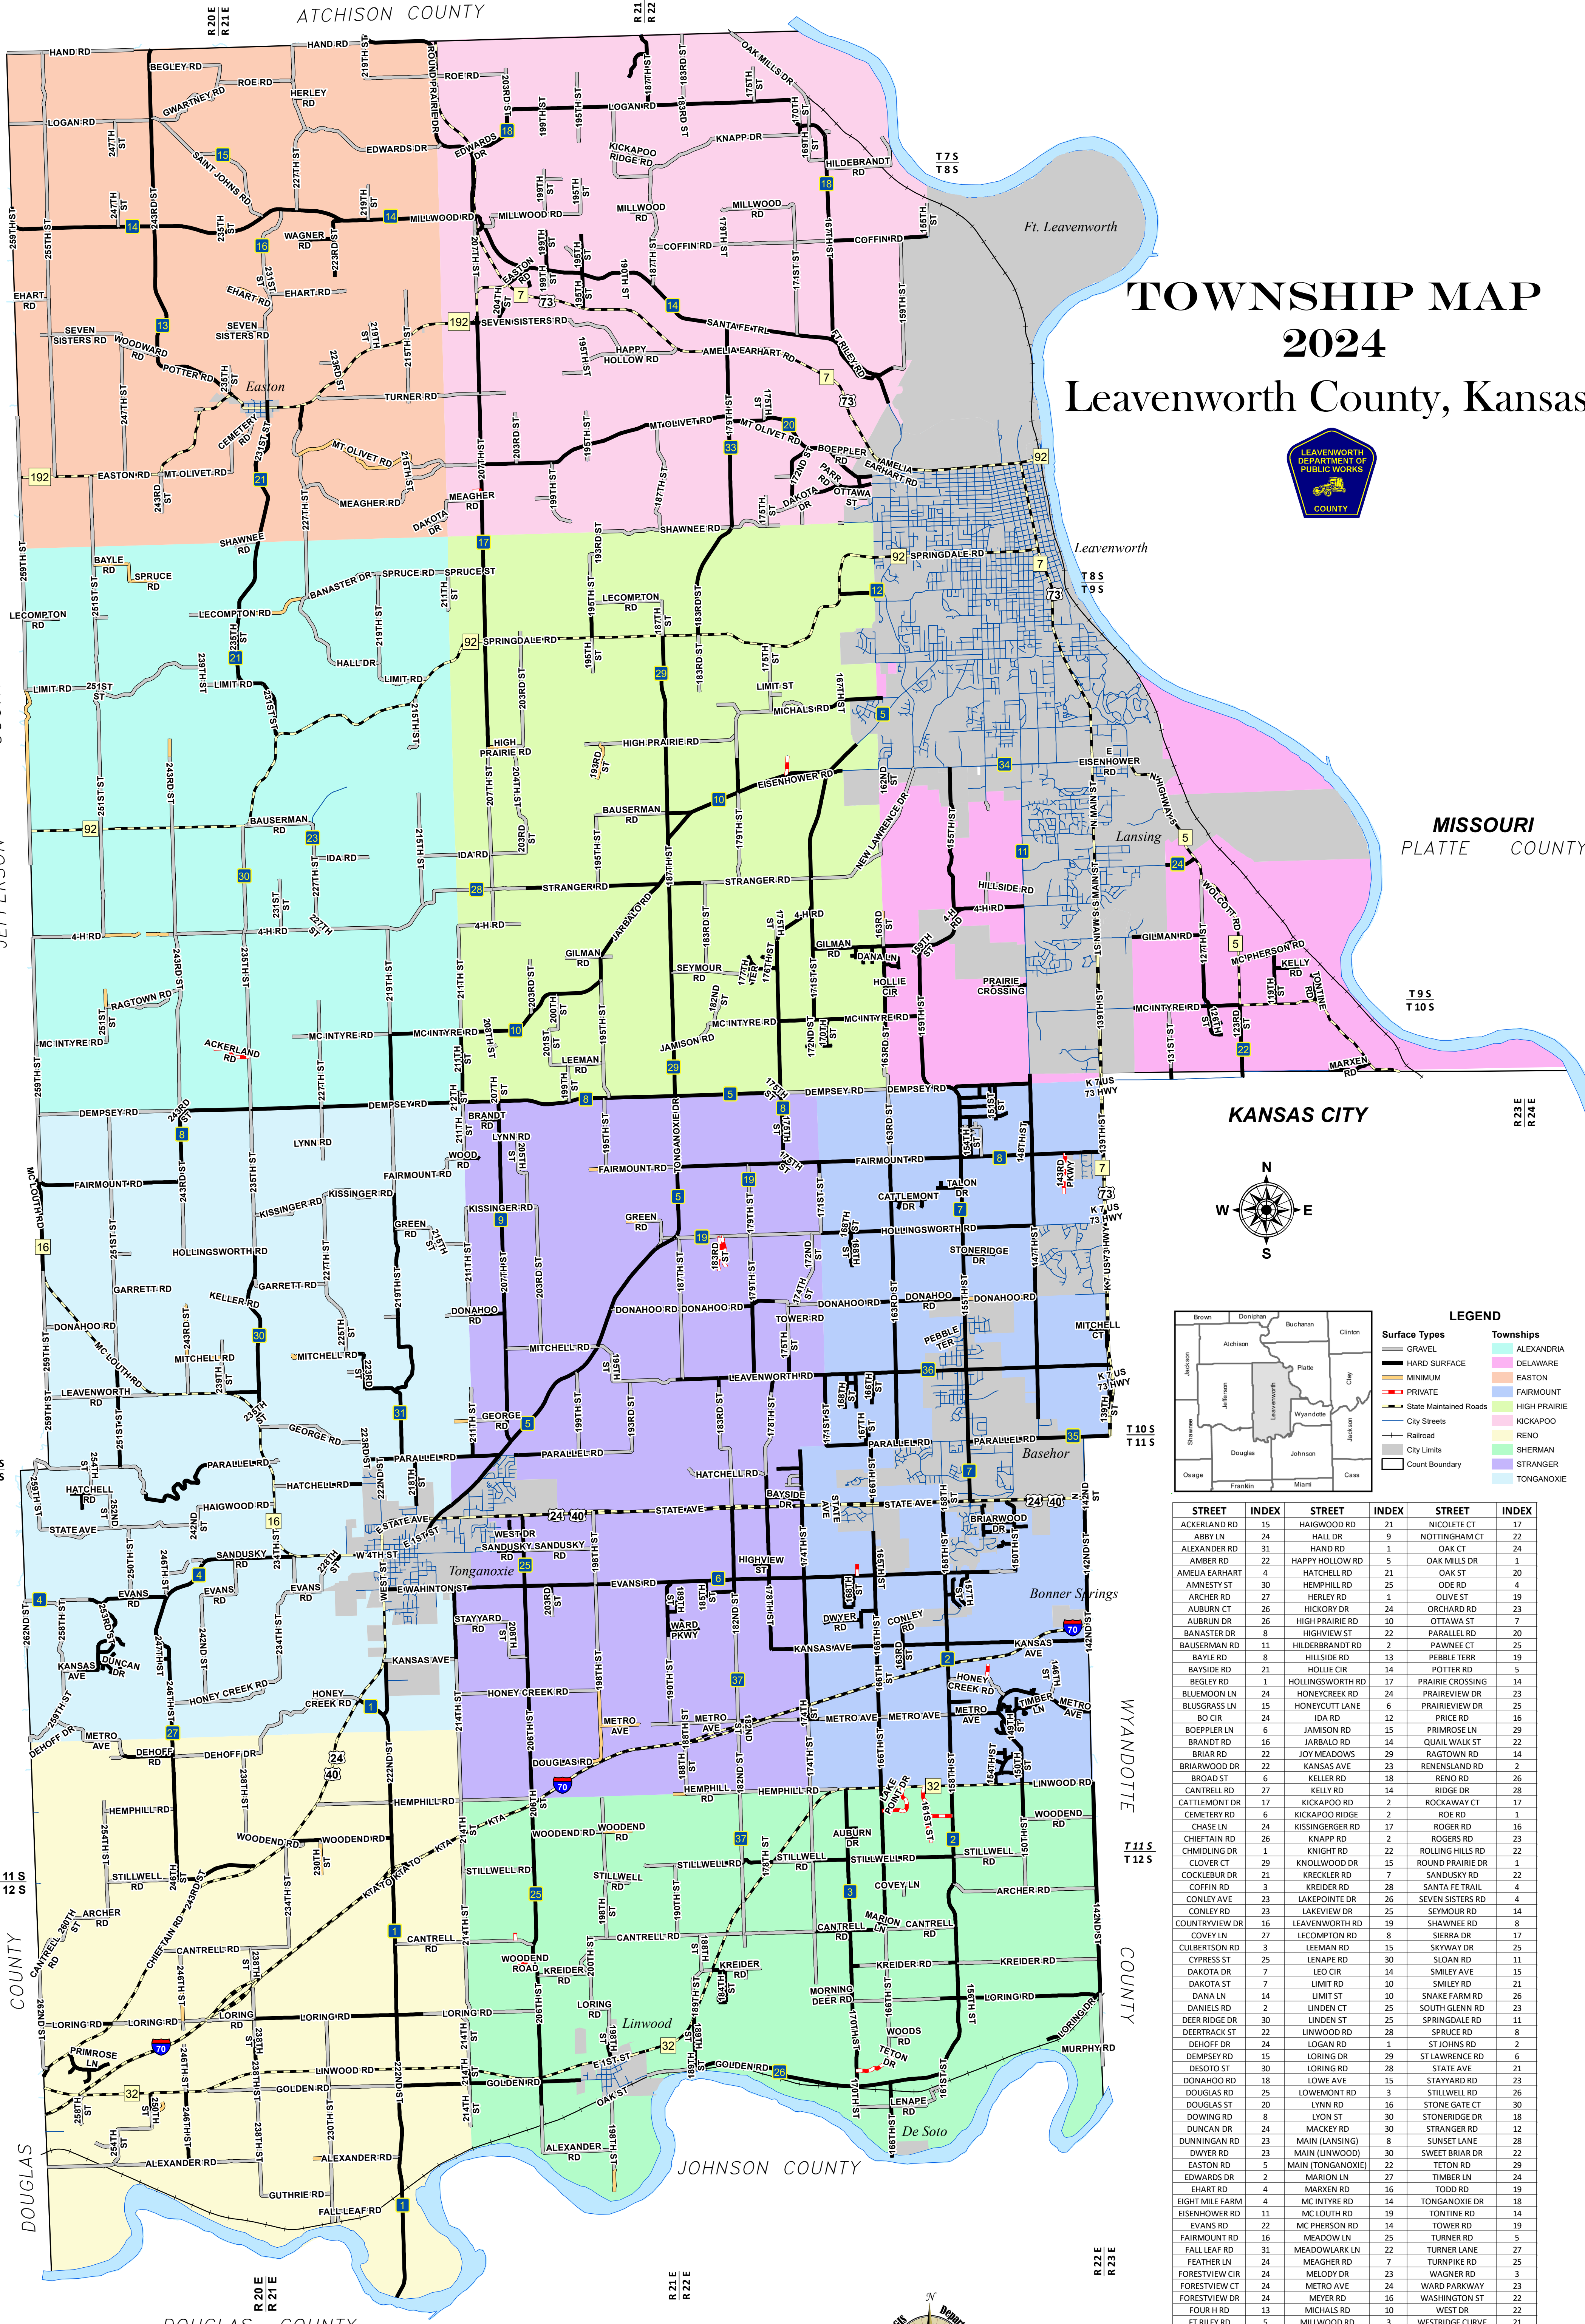

TOWNSHIP MAP 2024 Leavenworth County, Kansas

LEGEND

	GRAVEL		ALEXANDRIA
	HARD SURFACE		DELAWARE
	MINIMUM		EASTON
	PRIVATE		FAIRMOUNT
	State Maintained Roads		HIGH PRAIRIE
	City Streets		RENO
	Railroad		SHERMAN
	City Limits		STRANGER
	County Boundary		TONGANOXIE